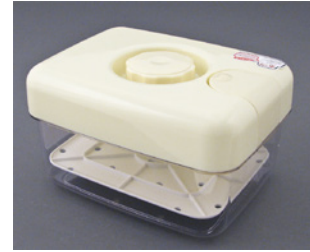

KM5921/B
8" x 3.75" (10/60)

KM5924/B
8.75" x 5" (10/60)

Metal Nori Containers

NC-1
8.5" x 5" x 3" H (1/40)

NC-2
8.5" x 8.75" x 4.25" H (1/20)

NC-3
9" x 5" x 3.5" H (1/30)

NC-4
8" x 9.5" x 4.5" H (1/16)

* = Made in China

KITCHENWARE

Pickle Makers

AT-02
2.0L
8.75" x 5.5" x 5" H
(1/12)

AT-03
3.0L
9.5" x 7.25" x 5.25" H
(1/12)

C-1076
3.0L
9.5" x 7" x 5.25" H
(1/12)

H-7691
1.6L
8.25" x 7.5" x 5.75" H
(1/12)

H-7692
2.2L
8" x 5.25" x 5.5" H
(1/12)

H-7696
2.2L
7.25" x 6.75" x 5.5" H
(1/12)

H-7697
3.0L
8.25" x 7.5" x 5.75" H
(1/12)

Disposable Gloves (Polyethylene)

GL1/L
(50pcs/Bag)
(1/20/60)

GL1/M
(50pcs/Bag)
(1/20/60)

GL1/S
(50pcs/Bag)
(1/20/60)

GL1/LE
(50pcs/Bag)
(1/20/60)